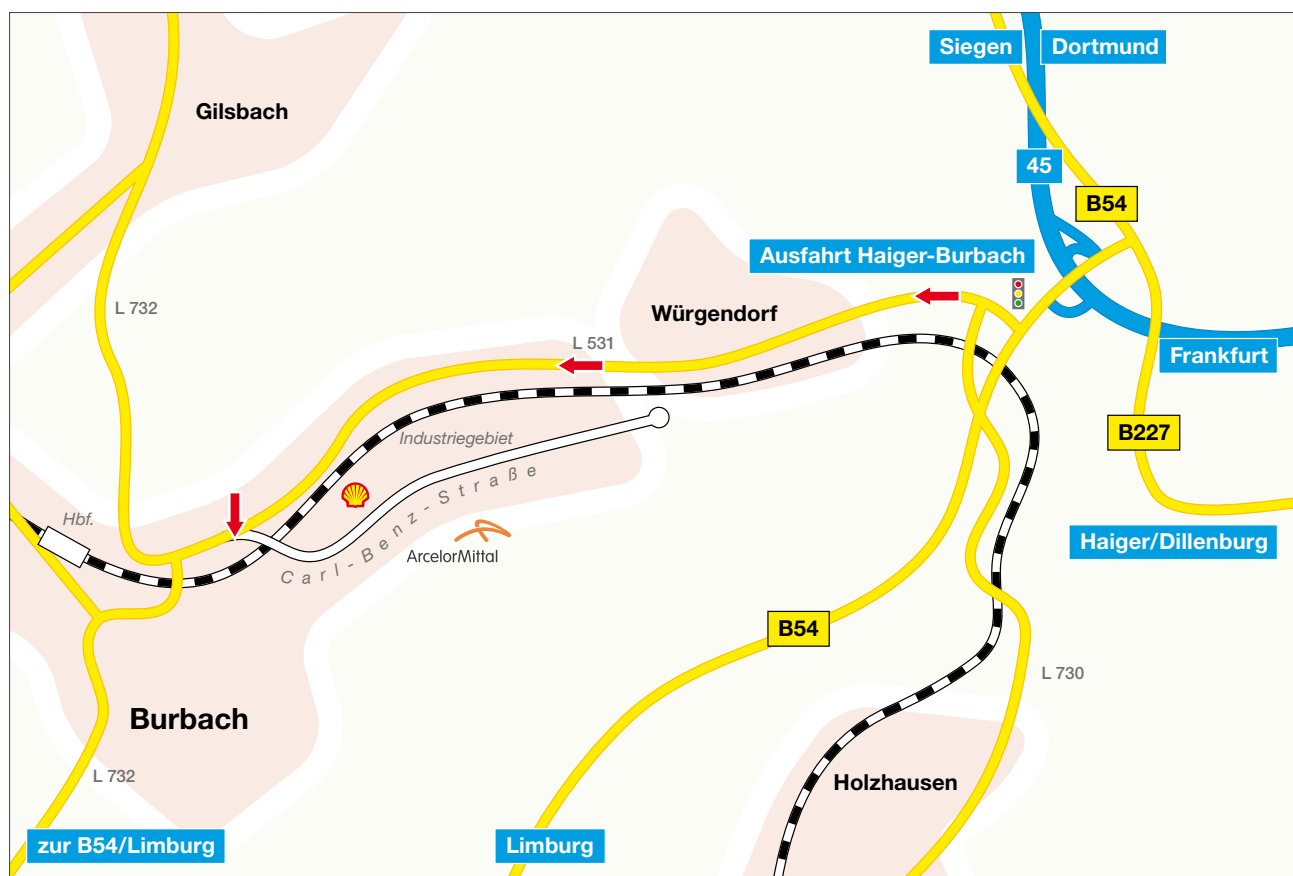

## Directions

- Coming from the A 45 - exit Haiger Burbach - follow the B 54.
- Then turn right and travel through Wasserscheide, follow the L 531 through Würgendorf and turn left after about 2 km into the industrial park.
- Now follow Carl-Benz-Straße.
- We are on the right-hand side, Carl-Benz-Straße 10-12. Directly opposite the petrol station.

From the motorway to Burbach

ArcelorMittal

Industrial park Burbach