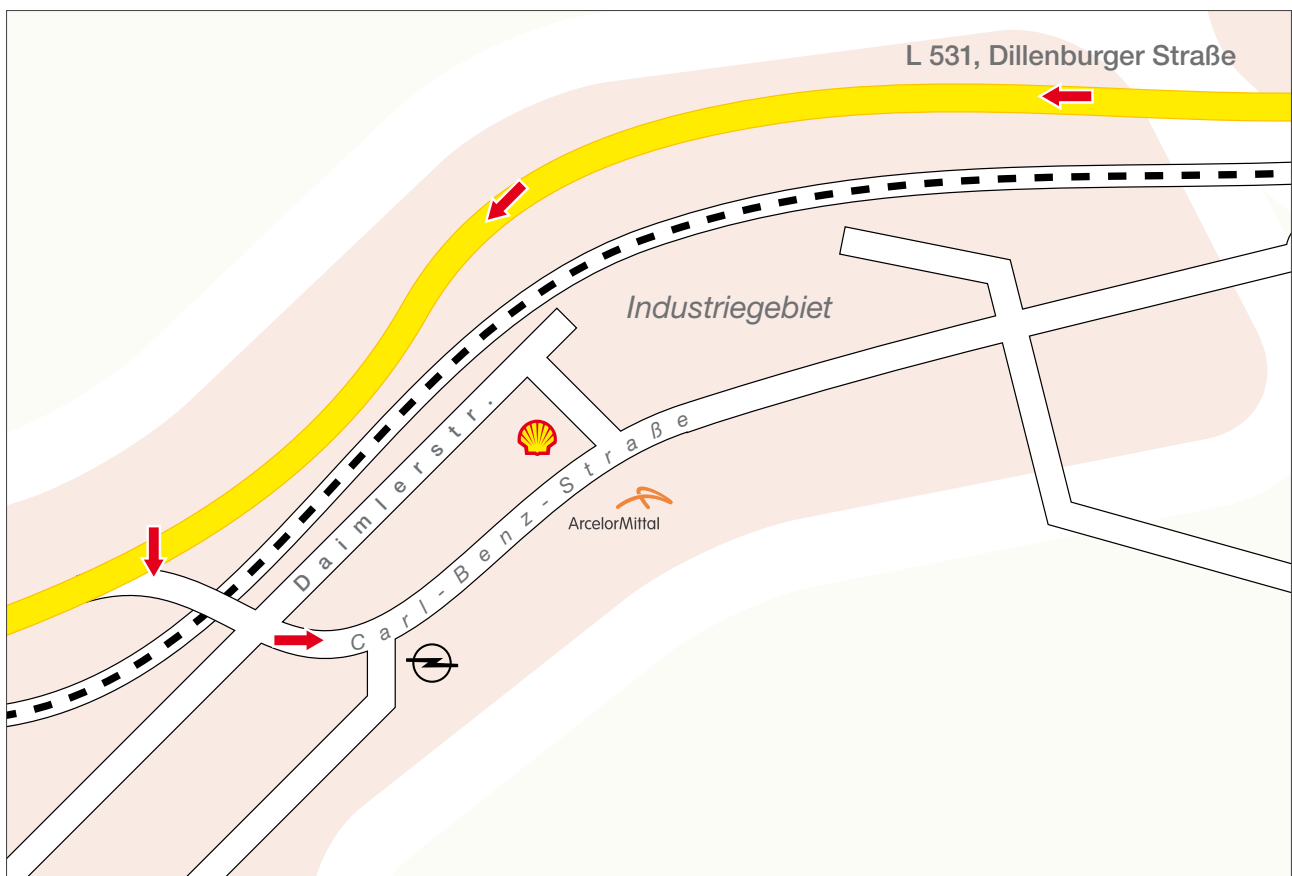

ArcelorMittal

Industrial park Burbach