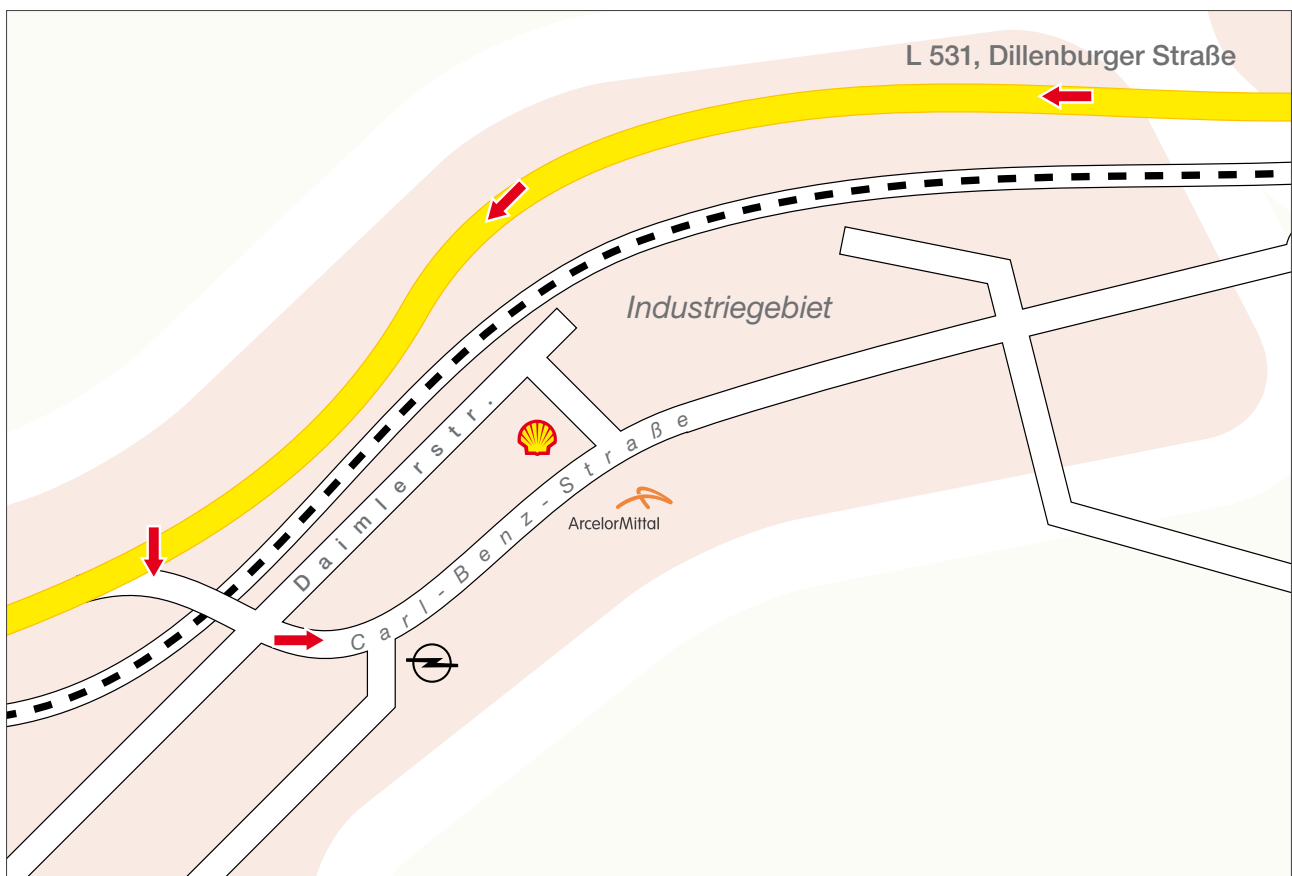

## Directions

- Coming from the A 45 - exit Haiger Burbach - follow the B 54.
- Then turn right and travel through Wasserscheide, follow the L 531 through Würgendorf and turn left after about 2 km into the industrial park.
- Now follow Carl-Benz-Straße.
- We are on the right-hand side, Carl-Benz-Straße 10-12. Directly opposite the petrol station.

From the motorway to Burbach

ArcelorMittal

Industrial park Burbach