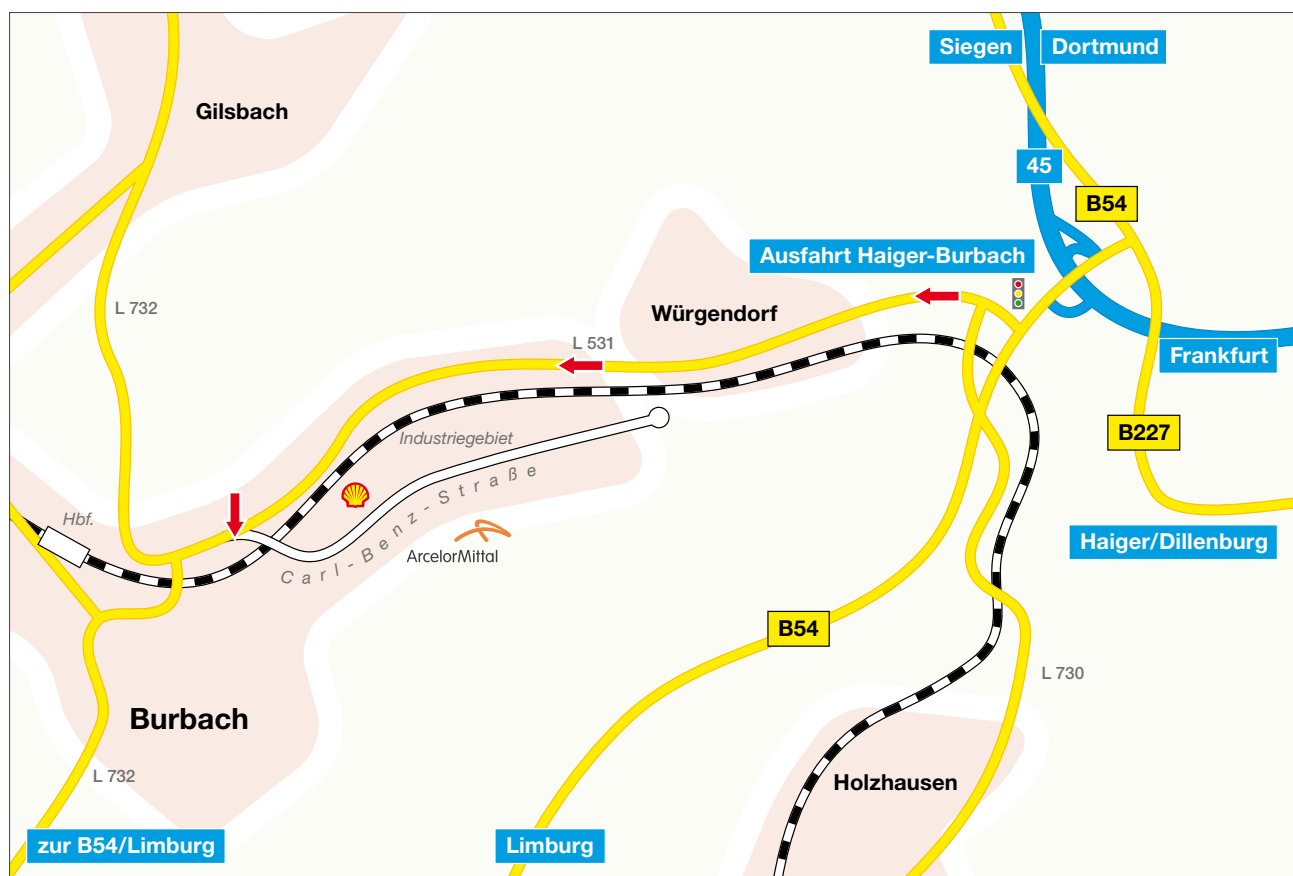

ArcelorMittal

Directions

- Coming from the A 45 - exit Haiger Burbach - follow the B 54.
- Then turn right and travel through Wasserscheide, follow the L 531 through Würgendorf and turn left after about 2 km into the industrial park.
- Now follow Carl-Benz-Straße.
- We are on the right-hand side, Carl-Benz-Straße 10-12. Directly opposite the petrol station.

From the motorway to Burbach

transforming
tomorrow

ArcelorMittal SSC
Deutschland Burbach GmbH
Carl-Benz-Straße 10 – 12
D - 57299 Burbach / Industriepark

Telefon: (02736) 4402-0
Telefax: (02736) 4402-33
e-mail: info@fbh.de
Internet: www.fbh.de

ArcelorMittal

Industrial park Burbach